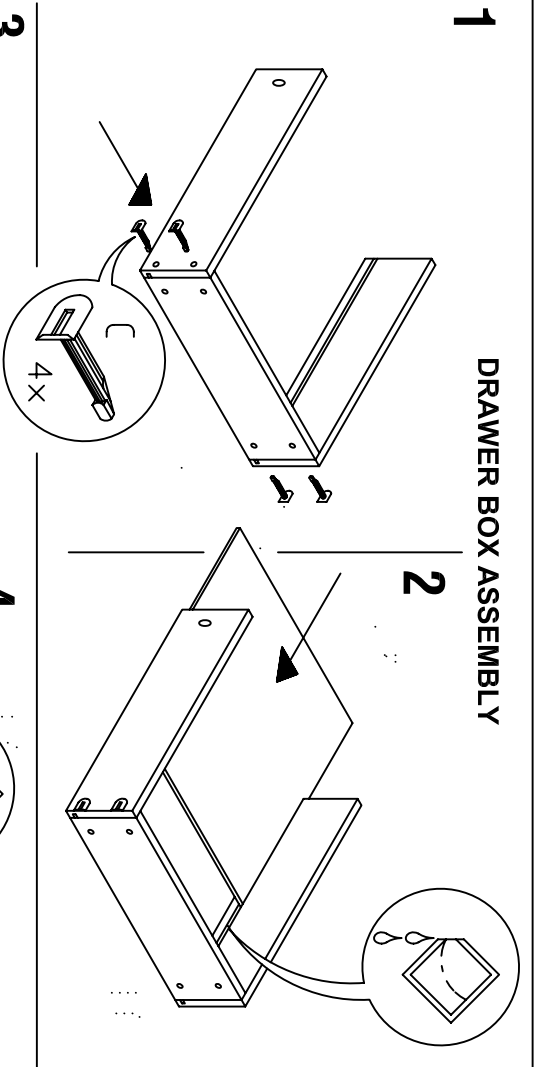

**1 DRAWER BOX ASSEMBLY**

**VANITY DRAWER**

**VANITY DRAWER**  
400 / 500 / 600 / 800mm

A	x6	B	x8	C	x4	D	x6
E	x12	F	x2 Pairs	G	x8		