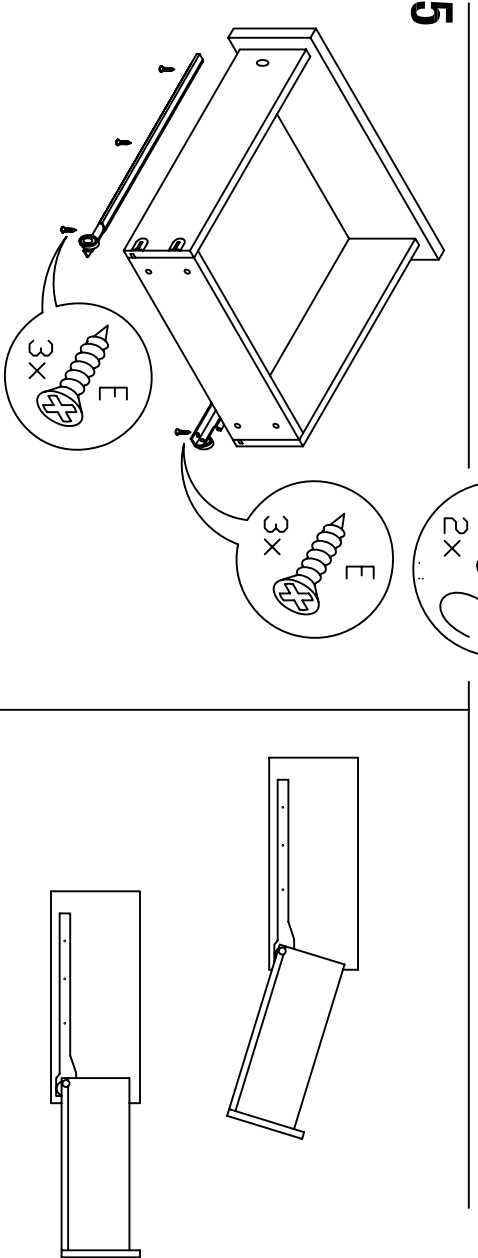

**1 DRAWER BOX ASSEMBLY**

**VANITY DRAWER**

**VANITY DRAWER**  
400 / 500 / 600 / 800mm

A	x6	B	x8	C	x4	D	x6
E	x12	F	x2 Pairs	G	x8		